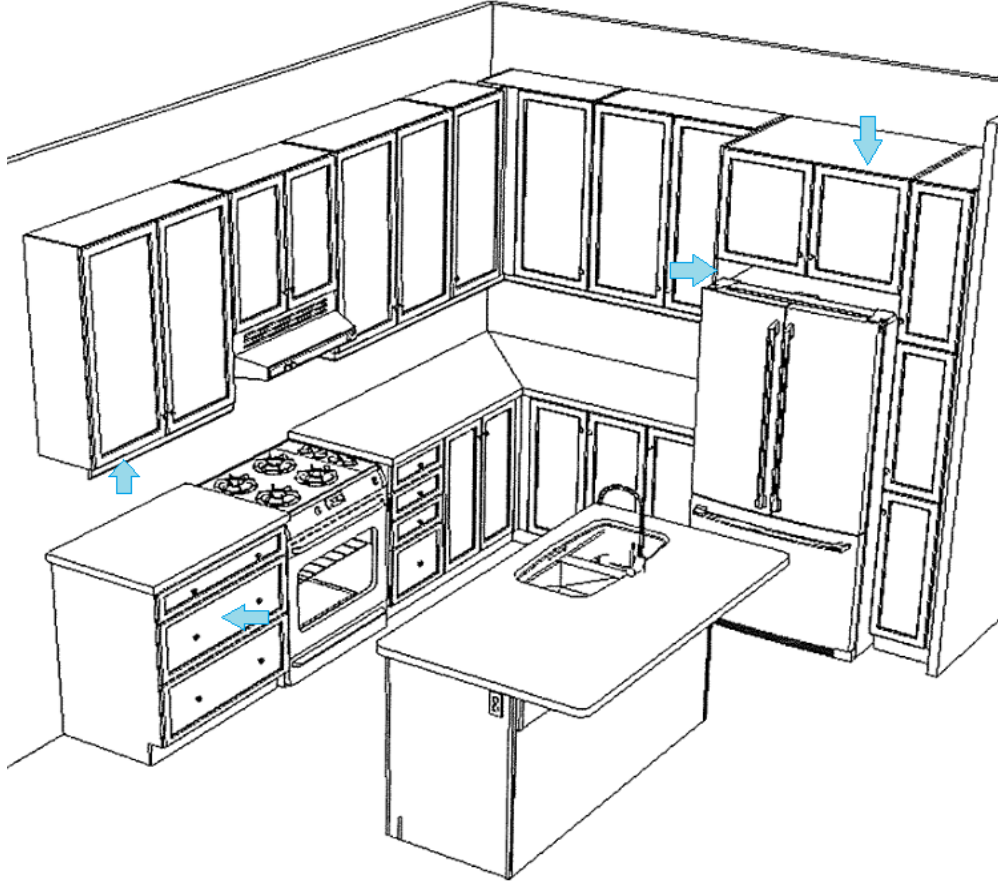

BLANCO MAPLE
QUARTZ COUNTERTOP

VOLKAS WHITE POLISHED 12"x24"
FLOOR TILE

ONTARIO SNOWWHITE 2"x2"
MOSAIC SHOWER FLOOR

LUXURY KITCHEN |

ELEVATED PACKAGE

LUXURY KITCHEN PACKAGE INCLUDES:

- DEEP FRIDGE UPPER CABINETS
- FRIDGE GABLE(S)
- UPPER CABINET VALENCE
- POT & PAN DRAWER