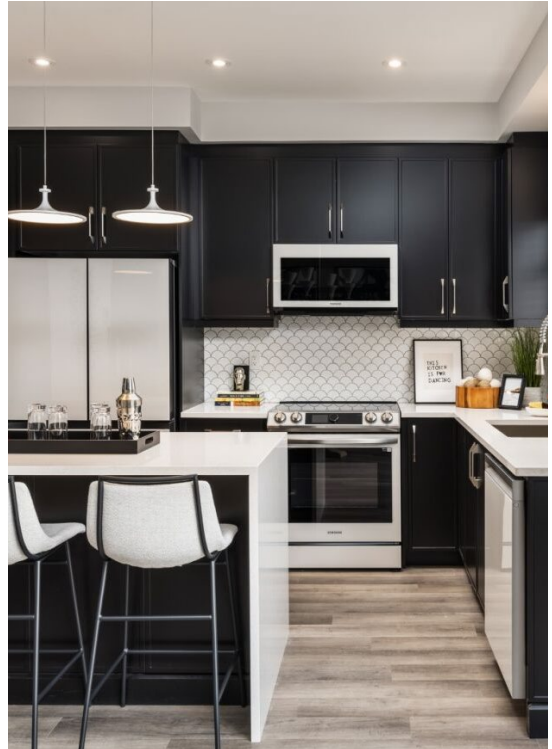

**UPGRADED SPC IN KITCHEN
FLOORING**